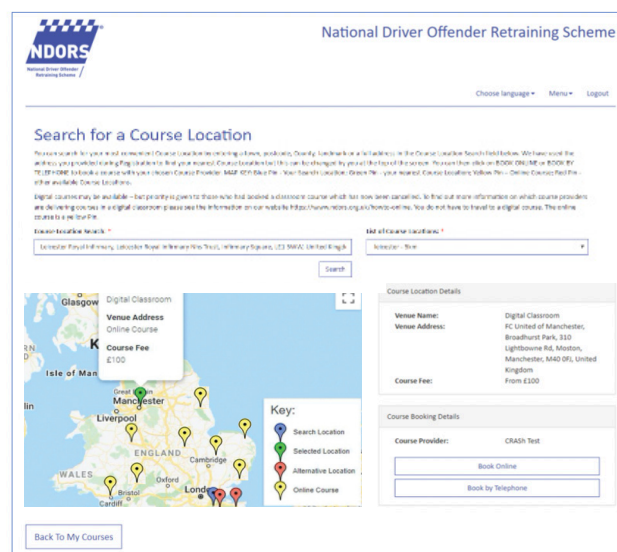

## HOW DO I SEARCH FOR A COURSE?

The default search is based on your registered address. The pins highlight your address, and the nearby course locations. You can zoom in or out using the plus (+) and minus (-) buttons. Other standard GoogleMaps features, such as scrolling, are also supported.

## CAN I AMEND THE SEARCH?

You can amend the course location search details by typing directly into the field.

If your local course provider does not offer a virtual classroom or online course, you can search for one of the areas detailed in the above tables – for example 'Greater Manchester' – and then click on the Search button. Online courses are denoted by a yellow pin.

The screenshots shown are for illustrative purposes only and do not provide accurate course location data.

A new search will be performed in your specified area and you should find a virtual classroom. You will attend this course online and will not need to travel to the course location.