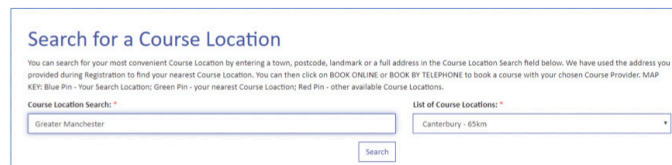

## HOW DO I SEARCH FOR A COURSE?

The default search is based on your registered address. The pins highlight your address, and the nearby course locations. You can zoom in or out using the plus (+) and minus (-) buttons. Other standard GoogleMaps features, such as scrolling, are also supported.

## CAN I AMEND THE SEARCH?

You can amend the course location search details by typing directly into the field.

If your local course provider does not offer a virtual classroom or online course, you can search for one of the areas detailed in the above tables – for example 'Greater Manchester' – and then click on the Search button. Online courses are denoted by a yellow pin.

The screenshots shown are for illustrative purposes only and do not provide accurate course location data.

A new search will be performed in your specified area and you should find a virtual classroom. You will attend this course online and will not need to travel to the course location.